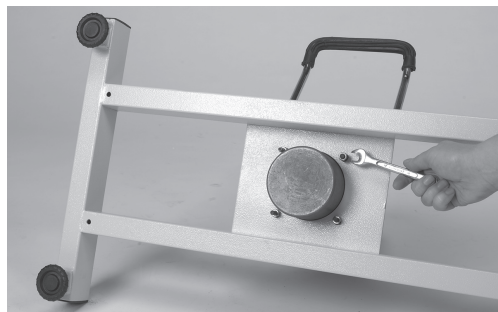

Parts List:

- A.) Feet (4)
- B.) Large Washer (1)
- C.) Connecting Bolt (1)
- D.) Small Washers (4)
- E.) Nuts (4)
- F.) Allen Wrench (1)
- G.) Hex Screws (2)
- H.) Table Base (1)
- I.) Pump Base (1)
- J.) Grooming Arm (1)
- K.) Tabletop (1)
- L.) Pump Lever (1)

1. Attach the Feet (A) to the bottom of the Table Base (H).

2. Attach the Pump Lever (L) to the Pump Base (I). Use the two Hex Screws (G) and the Allen Wrench (F) to secure Pump Lever (L) to Pump Base (I). The Hex Screws (G) should be slotted into the holes on the outer ends of the Pump Lever (L).

3. Attach Hydraulic Pump (I & L) to the Table Base (H) by slotting the four bolts on the Pump through the holes in the Table Base.

4. Secure Pump (I & L) to Table Base (H) using four Small Washers (D) and four Nuts (E). Tighten with a Standard Wrench (not included).

5. Fit the Tabletop (K) onto the top of the Hydraulic Pump (I & L).

6. Secure Tabletop (K) to Hydraulic Pump (I & L) using Large Washer (B) and Connecting Bolt (C). Push up on the Pump Lever (L) while securing Connecting Bolt (C) to Pump.