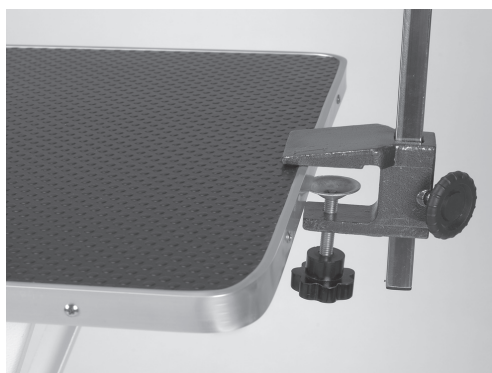

1. Attach the Feet (A) to the bottom of the Table Base (H).

2. Attach the Pump Lever (L) to the Pump Base (I). Use the two Hex Screws (G) and the Allen Wrench (F) to secure Pump Lever (L) to Pump Base (I). The Hex Screws (G) should be slotted into the holes on the outer ends of the Pump Lever (L).

3. Attach Hydraulic Pump (I & L) to the Table Base (H) by slotting the four bolts on the Pump through the holes in the Table Base.

4. Secure Pump (I & L) to Table Base (H) using four Small Washers (D) and four Nuts (E). Tighten with a Standard Wrench (not included).

5. Fit the Tabletop (K) onto the top of the Hydraulic Pump (I & L).

6. Secure Tabletop (K) to Hydraulic Pump (I & L) using Large Washer (B) and Connecting Bolt (C). Push up on the Pump Lever (L) while securing Connecting Bolt (C) to Pump.