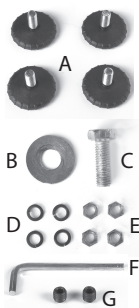

Parts List:

- A.) Feet (4)
- B.) Large Washer (1)
- C.) Connecting Bolt (1)
- D.) Small Washers (4)
- E.) Nuts (4)
- F.) Allen Wrench (1)
- G.) Hex Screws (2)
- H.) Table Base (1)
- I.) Pump Base (1)
- J.) Grooming Arm (1)
- K.) Tabletop (1)
- L.) Pump Lever (1)

1. Attach the Feet (A) to the bottom of the Table Base (H).

2. Attach the Pump Lever (L) to the Pump Base (I). Use the two Hex Screws (G) and the Allen Wrench (F) to secure Pump Lever (L) to Pump Base (I). The Hex Screws (G) should be slotted into the holes on the outer ends of the Pump Lever (L).

3. Attach Hydraulic Pump (I & L) to the Table Base (H) by slotting the four bolts on the Pump through the holes in the Table Base.

4. Secure Pump (I & L) to Table Base (H) using four Small Washers (D) and four Nuts (E). Tighten with a Standard Wrench (not included).

5. Fit the Tabletop (K) onto the top of the Hydraulic Pump (I & L).

6. Secure Tabletop (K) to Hydraulic Pump (I & L) using Large Washer (B) and Connecting Bolt (C). Push up on the Pump Lever (L) while securing Connecting Bolt (C) to Pump.