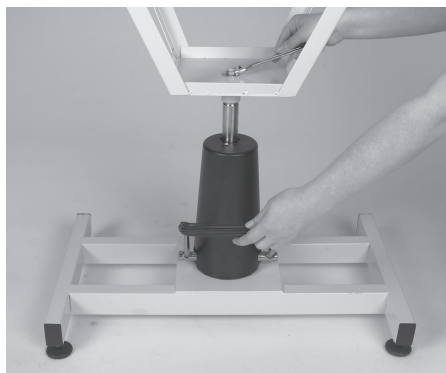

Parts List:

- A.) Feet (4)
- B.) Large Washer (1)
- C.) Connecting Bolt (1)
- D.) Small Washers (4)
- E.) Nuts (4)
- F.) Allen Wrench (1)
- G.) Hex Screws (2)
- H.) Table Base (1)
- I.) Pump Base (1)
- J.) Grooming Arm (1)
- K.) Tabletop (1)
- L.) Pump Lever (1)

1. Attach the Feet (A) to the bottom of the Table Base (H).

2. Attach the Pump Lever (L) to the Pump Base (I). Use the two Hex Screws (G) and the Allen Wrench (F) to secure Pump Lever (L) to Pump Base (I). The Hex Screws (G) should be slotted into the holes on the outer ends of the Pump Lever (L).

3. Attach Hydraulic Pump (I & L) to the Table Base (H) by slotting the four bolts on the Pump through the holes in the Table Base.

4. Secure Pump (I & L) to Table Base (H) using four Small Washers (D) and four Nuts (E). Tighten with a Standard Wrench (not included).

5. Fit the Tabletop (K) onto the top of the Hydraulic Pump (I & L).

6. Secure Tabletop (K) to Hydraulic Pump (I & L) using Large Washer (B) and Connecting Bolt (C). Push up on the Pump Lever (L) while securing Connecting Bolt (C) to Pump.