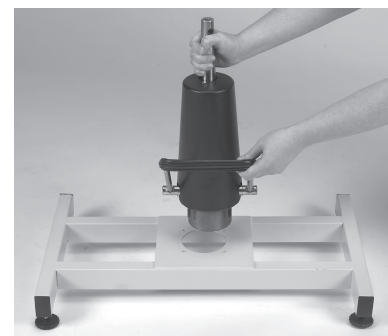

Parts List:

- A.) Feet (4)
- B.) Large Washer (1)
- C.) Connecting Bolt (1)
- D.) Small Washers (4)
- E.) Nuts (4)
- F.) Allen Wrench (1)
- G.) Hex Screws (2)
- H.) Table Base (1)
- I.) Pump Base (1)
- J.) Grooming Arm (1)
- K.) Tabletop (1)
- L.) Pump Lever (1)

1. Attach the Feet (A) to the bottom of the Table Base (H).

2. Attach the Pump Lever (L) to the Pump Base (I). Use the two Hex Screws (G) and the Allen Wrench (F) to secure Pump Lever (L) to Pump Base (I). The Hex Screws (G) should be slotted into the holes on the outer ends of the Pump Lever (L).

3. Attach Hydraulic Pump (I & L) to the Table Base (H) by slotting the four bolts on the Pump through the holes in the Table Base.

4. Secure Pump (I & L) to Table Base (H) using four Small Washers (D) and four Nuts (E). Tighten with a Standard Wrench (not included).

5. Fit the Tabletop (K) onto the top of the Hydraulic Pump (I & L).

6. Secure Tabletop (K) to Hydraulic Pump (I & L) using Large Washer (B) and Connecting Bolt (C). Push up on the Pump Lever (L) while securing Connecting Bolt (C) to Pump.