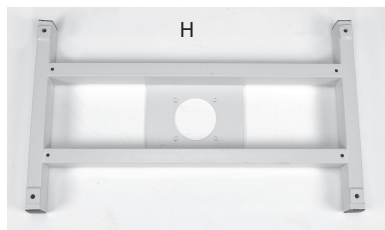

Parts List:

- A.) Feet (4)
- B.) Large Washer (1)
- C.) Connecting Bolt (1)
- D.) Small Washers (4)
- E.) Nuts (4)
- F.) Allen Wrench (1)
- G.) Hex Screws (2)
- H.) Table Base (1)
- I.) Pump Base (1)
- J.) Grooming Arm (1)
- K.) Tabletop (1)
- L.) Pump Lever (1)

1. Attach the Feet (A) to the bottom of the Table Base (H).

2. Attach the Pump Lever (L) to the Pump Base (I). Use the two Hex Screws (G) and the Allen Wrench (F) to secure Pump Lever (L) to Pump Base (I). The Hex Screws (G) should be slotted into the holes on the outer ends of the Pump Lever (L).

3. Attach Hydraulic Pump (I & L) to the Table Base (H) by slotting the four bolts on the Pump through the holes in the Table Base.

4. Secure Pump (I & L) to Table Base (H) using four Small Washers (D) and four Nuts (E). Tighten with a Standard Wrench (not included).

5. Fit the Tabletop (K) onto the top of the Hydraulic Pump (I & L).

6. Secure Tabletop (K) to Hydraulic Pump (I & L) using Large Washer (B) and Connecting Bolt (C). Push up on the Pump Lever (L) while securing Connecting Bolt (C) to Pump.