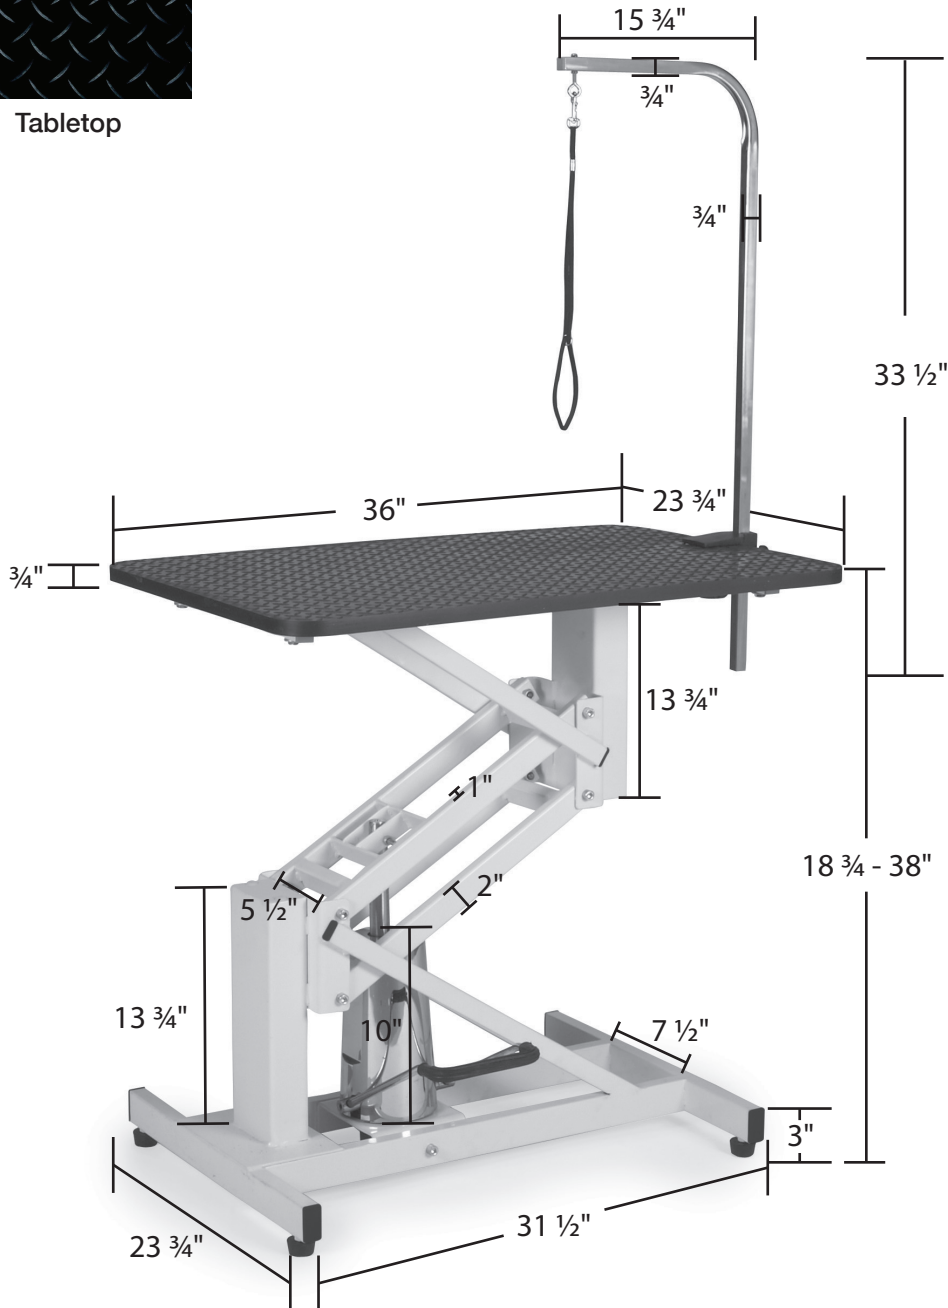

TP8640 36 95 Master Equipment Z-Lift II Hydraulic Table 36In Ivory

Tabletop

Accessories Included:

- Grooming Arm with Clamp
- 20" Grooming Loop Black
- Leg Levelers (4)

Materials & Color:

- Table Frame: 18 gauge, 1.2mm thick steel. Powder-coated ivory finish.
- Tabletop: 3/4" MDF with black rubber matting.
- Grooming Arm: 19 gauge, 1.2mm thick type 304 stainless steel. Clamp is 18 gauge, 1.2mm thick iron with graphite powder-coated finish. Knobs are polypropylene. Screws are galvanized iron.
- Foot Pedal: Iron with chrome plating and black rubber.

Other Features:

- Weight Capacity: 200lbs
- Rate of Descent: 5.28 inches/second.
- Rising Rate: Controlled by User