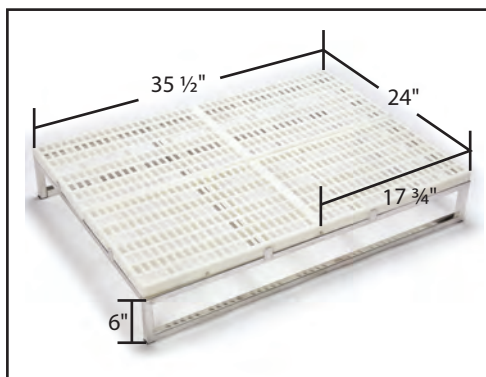

Tub Rack

Shampoo Rack

Accessories Included:

- Tub Rack
- Shampoo Rack
- Caulking Gun
- Leg Levelers (4)
- Plumbing Hole Plugs (6)

Materials & Color:

- Tub Basin: 18 gauge, 1.2mm thick, zinc-plated powder-coated steel with clay finish.
- Bottom Panel: 18 gauge, 1.2mm thick, type 304 Stainless Steel.
- Backsplash: 21 gauge, 0.8mm thick, zinc-plated powder-coated steel with clay finish.
- Tub Legs: 21 gauge, 0.8mm thick steel with a powder-coated black finish. Leg levelers are zinc-plated steel with black polypropylene caps.
- Shampoo Rack: White vinyl-coated steel.
- Tub Rack: Grates are white polyethylene. Frame is 23 gauge, 0.7mm thick, type 304 Stainless Steel.
- Plumbing Hole Plugs: Black Nylon PA 66 Plastic.
- Grooming U-Hooks: 6 gauge, 5.2mm thick, type 304 Stainless Steel.
- Screws and Nuts: Nuts and standard bolts are Stainless Steel. Hex bolts are nickel plated steel.

Drain & Plumbing:

- Drain: 3 1/4" predrilled drain hole. Center of drain from front wall 12", center of drain from back wall 12", center of drain from side wall 5 1/2".