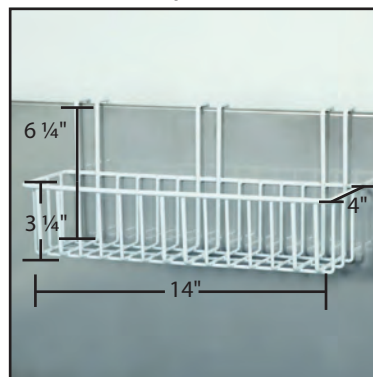

Tub Rack

Shampoo Rack

Accessories Included:

- Tub Rack
- Shampoo Rack
- Caulking Gun
- Leg Levelers (4)
- Plumbing Hole Plugs (6)

Materials & Color:

- Tub Basin: 18 gauge, 1.2mm thick, zinc-plated powder-coated steel with clay finish.
- Bottom Panel: 18 gauge, 1.2mm thick, type 304 Stainless Steel.
- Backsplash: 21 gauge, 0.8mm thick, zinc-plated powder-coated steel with clay finish.
- Tub Legs: 21 gauge, 0.8mm thick steel with a powder-coated black finish. Leg levelers are zinc-plated steel with black polypropylene caps.
- Shampoo Rack: White vinyl-coated steel.
- Tub Rack: Grates are white polyethylene. Frame is 23 gauge, 0.7mm thick, type 304 Stainless Steel.
- Plumbing Hole Plugs: Black Nylon PA 66 Plastic.
- Grooming U-Hooks: 6 gauge, 5.2mm thick, type 304 Stainless Steel.
- Screws and Nuts: Nuts and standard bolts are Stainless Steel. Hex bolts are nickel plated steel.

Drain & Plumbing:

- Drain: 3 1/4" predrilled drain hole. Center of drain from front wall 12", center of drain from back wall 12", center of drain from side wall 5 1/2".